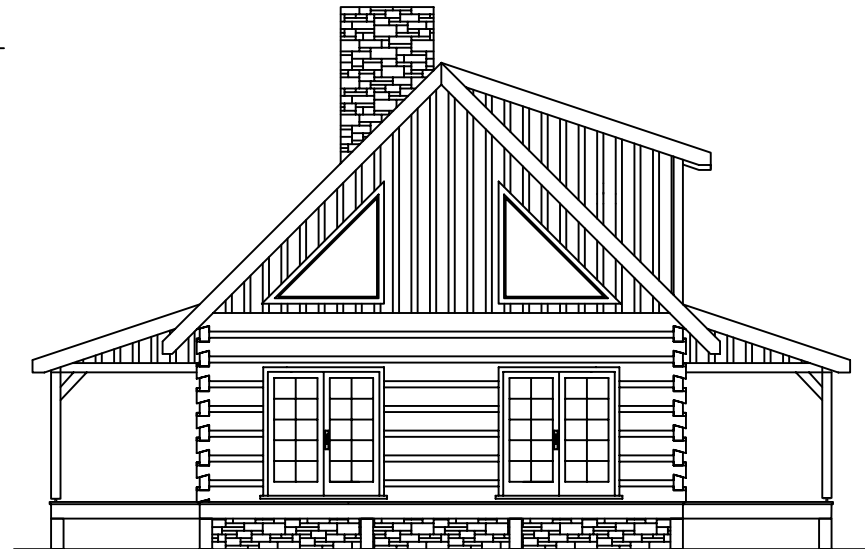

FRONT ELEVATION

RIGHT ELEVATION

© 2005 MUNSEY LOG HOMES, INC

BLACK MOUNTAIN
SQUARE FOOTAGE: 1240 SQ. FT.