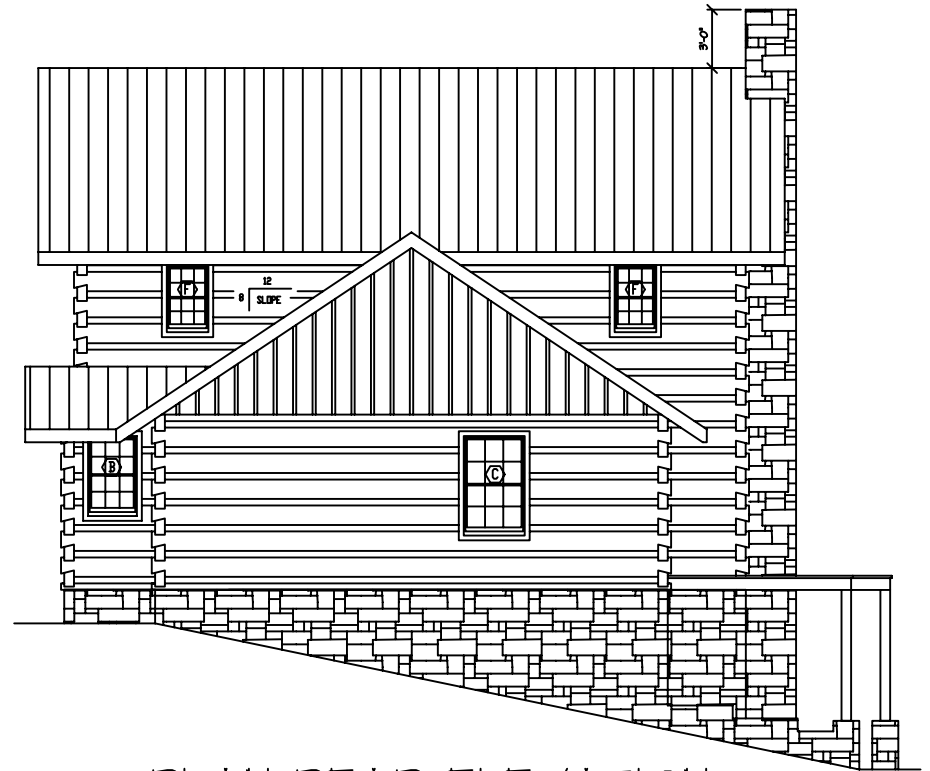

PLAN FRONT ELEVATION

PLAN REAR ELEVATION

© 2005 MUNSEY LOG HOMES, INC

PLEASANT VIEW
 SQUARE FOOTAGE: 2554 SQ. FT.