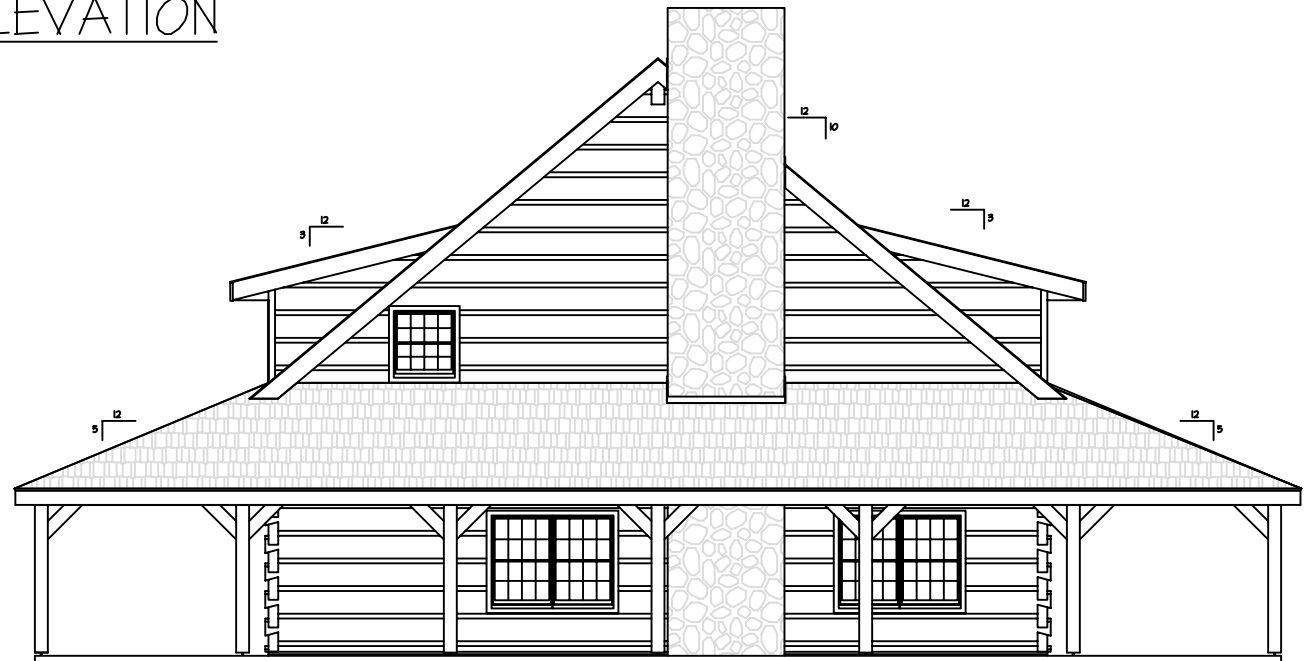

WILDERNESS  
SQUARE FOOTAGE: 2554 SQ. FT.

FRONT ELEVATION

LEFT ELEVATION